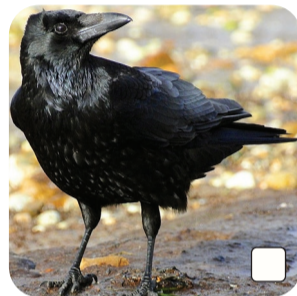

BRITISH BIRDS

40 BIRDS FOR CHILDREN TO LOOK OUT FOR

Barn Owl

Blackbird

Blue Tit

Bullfinch (inset: female)

Buzzard (inset: Red Kite)

Chaffinch (inset: female)

Coal Tit

Collared Dove

Common Swift

Carrion Crow

Dunnock

Goldcrest (inset: Firecrest)

Goldfinch

Greater Spotted Woodpecker