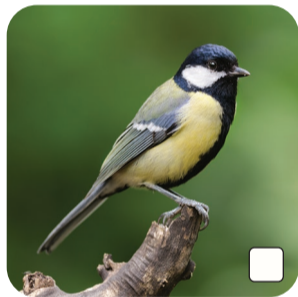

BRITISH BIRDS

40 BIRDS FOR CHILDREN TO LOOK OUT FOR

Barn Owl

Blackbird

Blue Tit

Bullfinch (inset: female)

Buzzard (inset: Red Kite)

Chaffinch (inset: female)

Coal Tit

Collared Dove

Common Swift

Carrion Crow

Dunnock

Goldcrest (inset: Firecrest)

Goldfinch

Greater Spotted Woodpecker