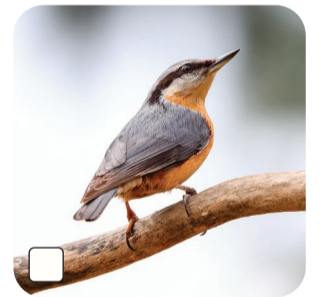

BRITISH BIRDS

40 BIRDS FOR CHILDREN TO LOOK OUT FOR

Nuthatch