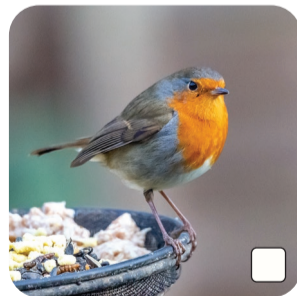

BRITISH BIRDS

40 BIRDS FOR CHILDREN TO LOOK OUT FOR

Barn Owl

Blackbird

Blue Tit

Bullfinch (inset: female)

Buzzard (inset: Red Kite)

Chaffinch (inset: female)

Magpie

Nuthatch

Pheasant (L: female R: male)

Pied Wagtail (inset: Yellow W.)

Redwing

Robin

Rook

Sparrowhawk