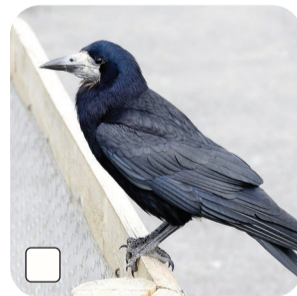

BRITISH BIRDS

40 BIRDS FOR CHILDREN TO LOOK OUT FOR

Barn Owl

Blackbird

Blue Tit

Bullfinch (inset: female)

Buzzard (inset: Red Kite)

Chaffinch (inset: female)

Magpie

Nuthatch

Pheasant (L: female R: male)

Pied Wagtail (inset: Yellow W.)

Redwing

Robin

Rook

Sparrowhawk