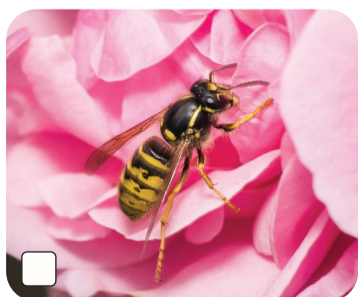

MINIBEASTS

30 CREATURES FOR CHILDREN TO LOOK OUT FOR

Ant

Aphid

Bee (Bumble, inset Worker)

Beetle

Butterfly

Caterpillar

Centipede

Craneflies ('Daddy Longlegs')

Cricket

Damselfly

Dragonfly

Earwig

Fly

Grasshopper

Hoverfly

Ladybird

Larva (Bee Larva)

Mayfly

Millipede

Moth

Shieldbug

Slug

Snail

Spider

Stag Beetle

Stick Caterpillar

Wasp

Weevil

Woodlouse

Worm