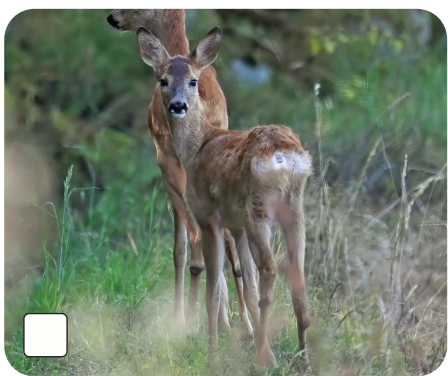

# WILD MAMMALS

20 BRITISH LAND MAMMALS TO LOOK OUT FOR & IDENTIFY

Badger

Fallow Deer

Muntjac Deer (small with facial lines & short tail)

Red Deer

Roe Deer (white chin, white rump, no tail)

Dormouse

Fox

Hare

Hedgehog

Mole

Mouse

Otter

Rabbit

Rat

Shrew

Grey Squirrel

Red Squirrel

Stoat (black tip to tail)

Vole

Weasel (tail all brown)